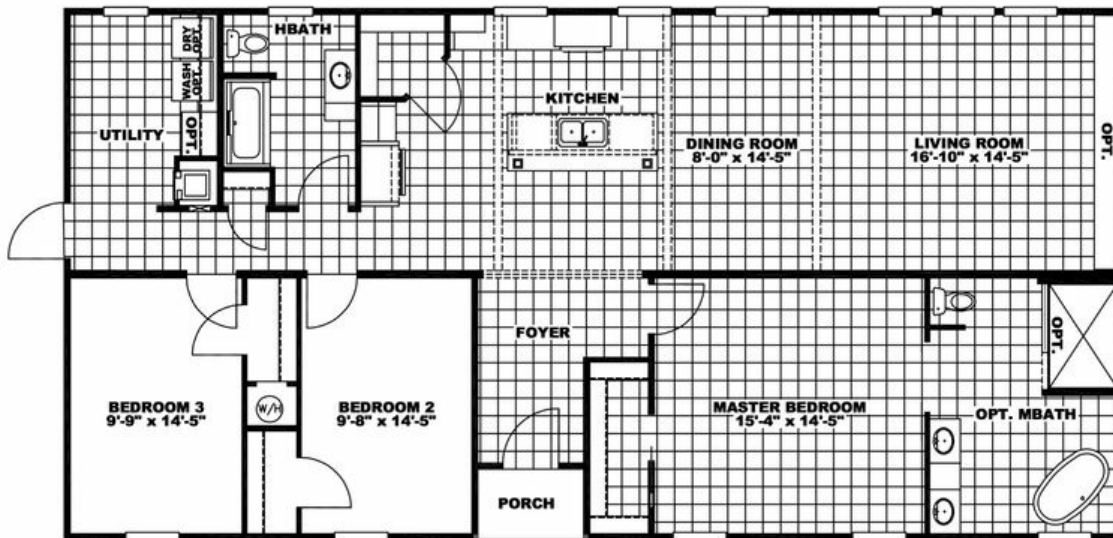

### Hickory Hill Model number: 27FRE32603AH19

**3 beds • 2 baths • 1920 sq.ft. • 32' width • 60' depth**

Our home building facilities invest in continuous product and process improvements. Plans, dimensions, features, materials, specifications and availability are subject to change without notice or obligation. Renderings and floor plans are representative likenesses of our homes and may differ from the actual homes. We invite you to tour a Home Center near you and inspect the highest value in quality housing available or call (270) 527-1451 to speak with a Home Consultant. Copyright 2017, CMH. All rights reserved.

## Hickory Hill

Model number: 27FRE32603AH19

**3 beds • 2 baths • 1920 sq.ft. • 32' width • 60' depth**

Our home building facilities invest in continuous product and process improvements. Plans, dimensions, features, materials, specifications and availability are subject to change without notice or obligation. Renderings and floor plans are representative likenesses of our homes and may differ from the actual homes. We invite you to tour a Home Center near you and inspect the highest value in quality housing available or call (270) 527-1451 to speak with a Home Consultant. Copyright 2017, CMH. All rights reserved.