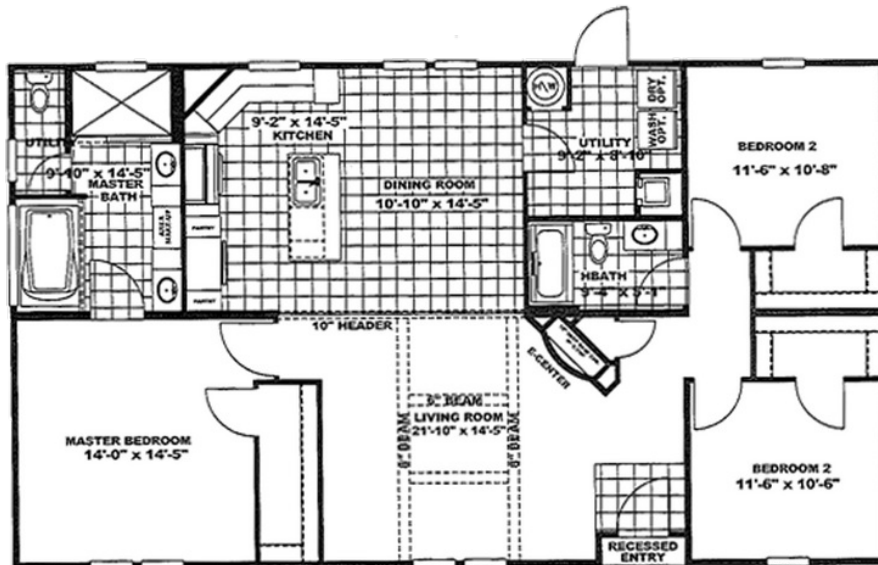

Big Sandy --- RED TAG ---

Big Sandy --- RED TAG --- Model number: 27FRE32523AH18

3 beds • 2 baths • 1664 sq.ft. • 32' width • 52' depth

Our home building facilities invest in continuous product and process improvements. Plans, dimensions, features, materials, specifications and availability are subject to change without notice or obligation. Renderings and floor plans are representative likenesses of our homes and may differ from the actual homes. We invite you to tour a Home Center near you and inspect the highest value in quality housing available or call (270) 527-1451 to speak with a Home Consultant. Copyright 2017, CMH. All rights reserved.

Big Sandy --- RED TAG --- Model number: 27FRE32523AH18

3 beds • 2 baths • 1664 sq.ft. • 32' width • 52' depth

Our home building facilities invest in continuous product and process improvements. Plans, dimensions, features, materials, specifications and availability are subject to change without notice or obligation. Renderings and floor plans are representative likenesses of our homes and may differ from the actual homes. We invite you to tour a Home Center near you and inspect the highest value in quality housing available or call (270) 527-1451 to speak with a Home Consultant. Copyright 2017, CMH. All rights reserved.