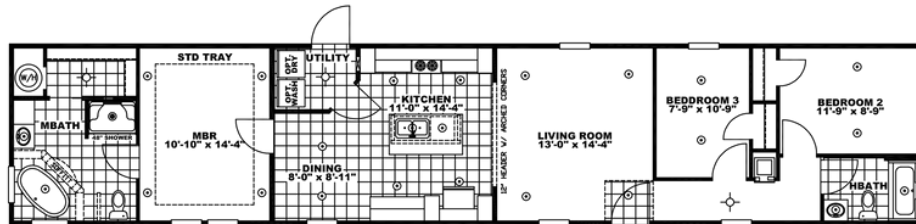

Cypress Springs --- RED TAG ---

Cypress Springs --- RED TAG --- Model number: 27ELN16763CH17

3 beds • 2 baths • 1216 sq.ft. • 16' width • 76' depth

Our home building facilities invest in continuous product and process improvements. Plans, dimensions, features, materials, specifications and availability are subject to change without notice or obligation. Renderings and floor plans are representative likenesses of our homes and may differ from the actual homes. We invite you to tour a Home Center near you and inspect the highest value in quality housing available or call (270) 527-1451 to speak with a Home Consultant. Copyright 2017, CMH. All rights reserved.

Cypress Springs --- RED TAG --- Model number: 27ELN16763CH17

3 beds • 2 baths • 1216 sq.ft. • 16' width • 76' depth

Our home building facilities invest in continuous product and process improvements. Plans, dimensions, features, materials, specifications and availability are subject to change without notice or obligation. Renderings and floor plans are representative likenesses of our homes and may differ from the actual homes. We invite you to tour a Home Center near you and inspect the highest value in quality housing available or call (270) 527-1451 to speak with a Home Consultant. Copyright 2017, CMH. All rights reserved.