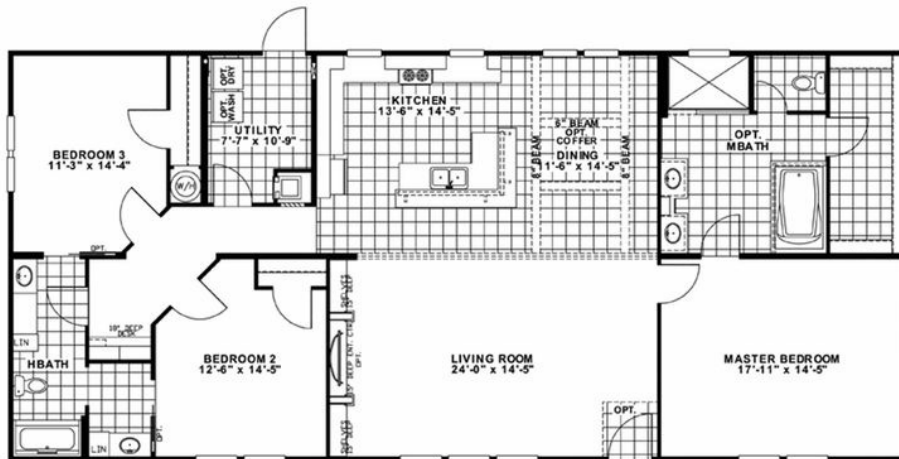

## Lynnhurst.--- RED TAG --- 6/12 pitch roof!!

3 beds • 2 baths • 2112 sq.ft. • 32' width • 66' depth

Model number: 27MRE32663AH17

Our home building facilities invest in continuous product and process improvements. Plans, dimensions, features, materials, specifications and availability are subject to change without notice or obligation. Renderings and floor plans are representative likenesses of our homes and may differ from the actual homes. We invite you to tour a Home Center near you and inspect the highest value in quality housing available or call (270) 527-1451 to speak with a Home Consultant. Copyright 2017, CMH. All rights reserved.

## Lynnhurst.--- RED TAG --- 6/12 pitch roof!!

Model number: 27MRE32663AH17

3 beds • 2 baths • 2112 sq.ft. • 32' width • 66' depth

Our home building facilities invest in continuous product and process improvements. Plans, dimensions, features, materials, specifications and availability are subject to change without notice or obligation. Renderings and floor plans are representative likenesses of our homes and may differ from the actual homes. We invite you to tour a Home Center near you and inspect the highest value in quality housing available or call (270) 527-1451 to speak with a Home Consultant. Copyright 2017, CMH. All rights reserved.