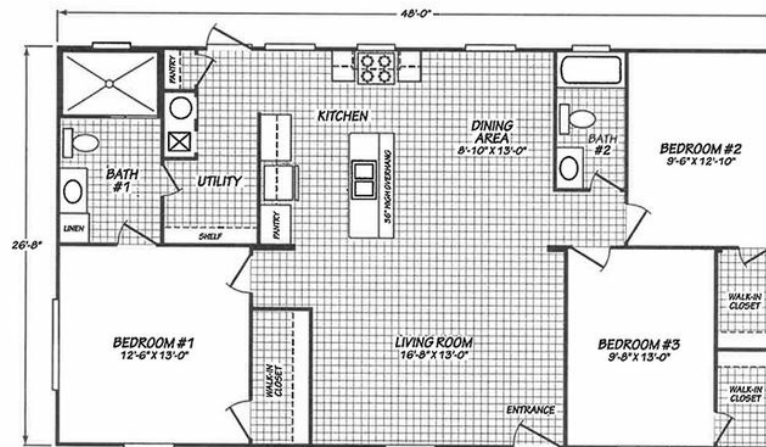

### Shawnee --- RED TAG --- Model number: 250XS28483M

3 beds • 2 baths • 1344 sq.ft. • 28' width • 48' depth

Our home building facilities invest in continuous product and process improvements. Plans, dimensions, features, materials, specifications and availability are subject to change without notice or obligation. Renderings and floor plans are representative likenesses of our homes and may differ from the actual homes. We invite you to tour a Home Center near you and inspect the highest value in quality housing available or call (270) 527-1451 to speak with a Home Consultant. Copyright 2017, CMH. All rights reserved.