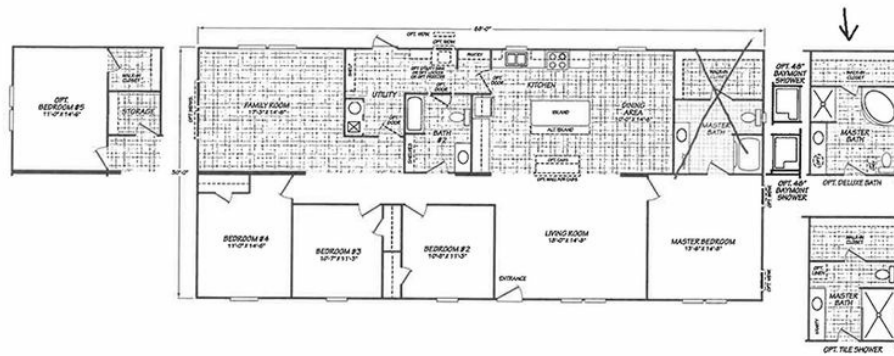

Cherokee ***SOLD to the Sweet Family !!!!*****

Model number: 250XS32644X

4 beds • 2 baths • 2176 sq.ft. • 32' width • 68' depth

Our home building facilities invest in continuous product and process improvements. Plans, dimensions, features, materials, specifications and availability are subject to change without notice or obligation. Renderings and floor plans are representative likenesses of our homes and may differ from the actual homes. We invite you to tour a Home Center near you and inspect the highest value in quality housing available or call (270) 527-1451 to speak with a Home Consultant. Copyright 2017, CMH. All rights reserved.

<https://www.claytonhomesbenton.com>

**CLAYTON HOMES-
BENTON**

1694 HIGHWAY 641 N
BENTON, KY 42025

Monday - Thursday: 9am to 6pm
Friday: 9am to 6pm
Saturday: 9am to 5pm
Sunday: Closed

(270) 527-1451