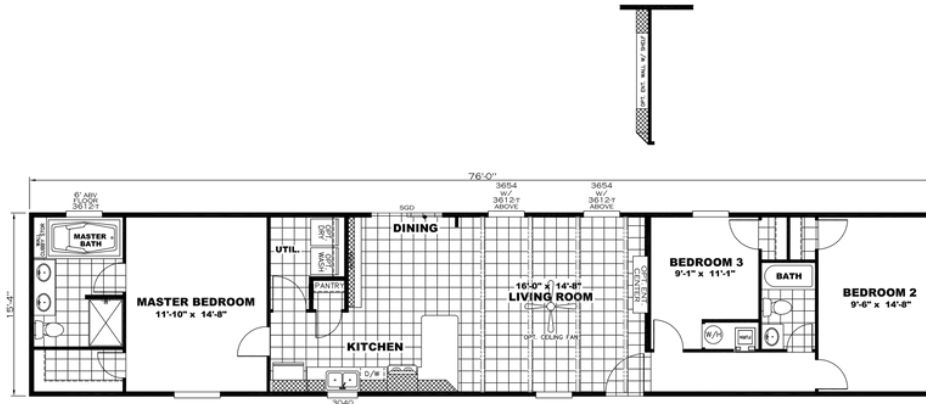

Cane Creek

Cane Creek Model number: 37ANN16763AH19
3 beds • 2 baths • 1216 sq.ft. • 16' width • 76' depth

Our home building facilities invest in continuous product and process improvements. Plans, dimensions, features, materials, specifications and availability are subject to change without notice or obligation. Renderings and floor plans are representative likenesses of our homes and may differ from the actual homes. We invite you to tour a Home Center near you and inspect the highest value in quality housing available or call (270) 527-1451 to speak with a Home Consultant. Copyright 2017, CMH. All rights reserved.

Cane Creek Model number: 37ANN16763AH19

3 beds • 2 baths • 1216 sq.ft. • 16' width • 76' depth

Our home building facilities invest in continuous product and process improvements. Plans, dimensions, features, materials, specifications and availability are subject to change without notice or obligation. Renderings and floor plans are representative likenesses of our homes and may differ from the actual homes. We invite you to tour a Home Center near you and inspect the highest value in quality housing available or call (270) 527-1451 to speak with a Home Consultant. Copyright 2017, CMH. All rights reserved.