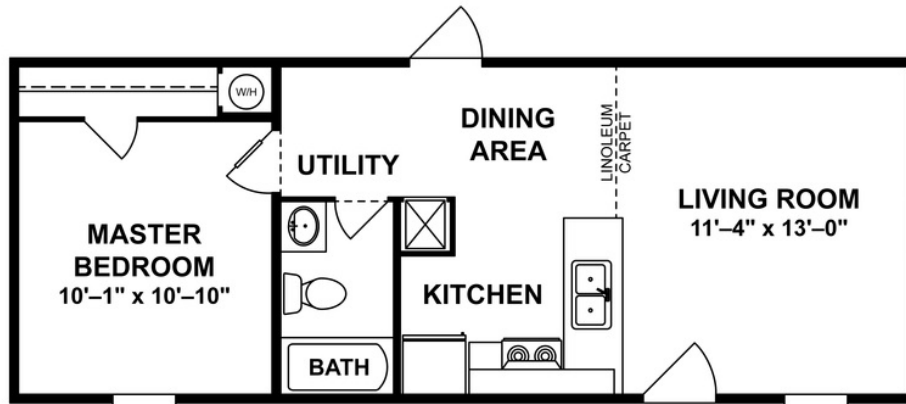

### COZY COVE Model number: 37FAC14361AH19

1 beds • 1 baths • 504 sq.ft. • 14' width • 36' depth

Our home building facilities invest in continuous product and process improvements. Plans, dimensions, features, materials, specifications and availability are subject to change without notice or obligation. Renderings and floor plans are representative likenesses of our homes and may differ from the actual homes. We invite you to tour a Home Center near you and inspect the highest value in quality housing available or call (270) 527-1451 to speak with a Home Consultant. Copyright 2017, CMH. All rights reserved.