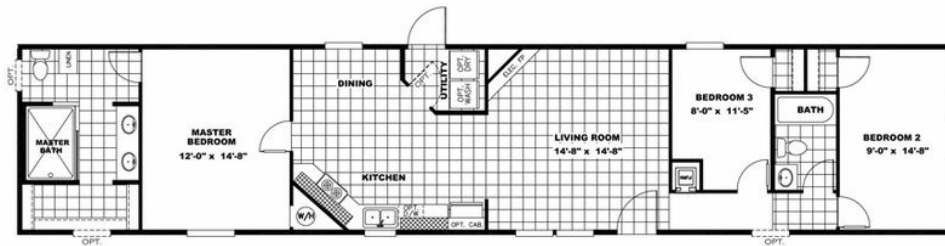

Pine Grove --- RED TAG --- SOLD WELDY FAMILY!!

Model number: 37FAC16763TH18

3 beds • 2 baths • 1216 sq.ft. • 16' width • 76' depth

Our home building facilities invest in continuous product and process improvements. Plans, dimensions, features, materials, specifications and availability are subject to change without notice or obligation. Renderings and floor plans are representative likenesses of our homes and may differ from the actual homes. We invite you to tour a Home Center near you and inspect the highest value in quality housing available or call (270) 527-1451 to speak with a Home Consultant. Copyright 2017, CMH. All rights reserved.

<https://www.claytonhomesbenton.com>

**CLAYTON HOMES-
BENTON**

1694 HIGHWAY 641 N
BENTON, KY 42025

Monday - Thursday: 9am to 6pm
Friday: 9am to 6pm
Saturday: 9am to 5pm
Sunday: Closed

(270) 527-1451