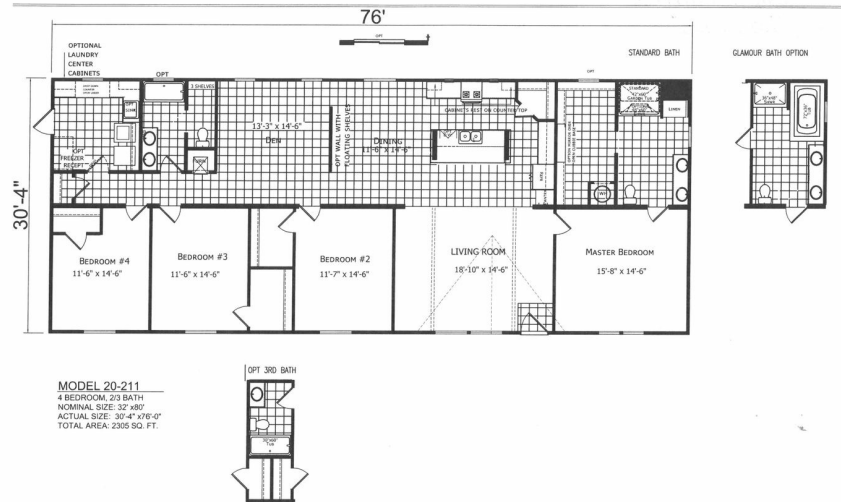

Sold!! To the Baumhoffer Family!!

Sold!! To the Baumhoffer Family!!

Model number: KDG211

5 beds • 2 baths • 2560 sq.ft. • 32' width • 80' depth

Our home building facilities invest in continuous product and process improvements. Plans, dimensions, features, materials, specifications and availability are subject to change without notice or obligation. Renderings and floor plans are representative likenesses of our homes and may differ from the actual homes. We invite you to tour a Home Center near you and inspect the highest value in quality housing available or call (270) 527-1451 to speak with a Home Consultant. Copyright 2017, CMH. All rights reserved.